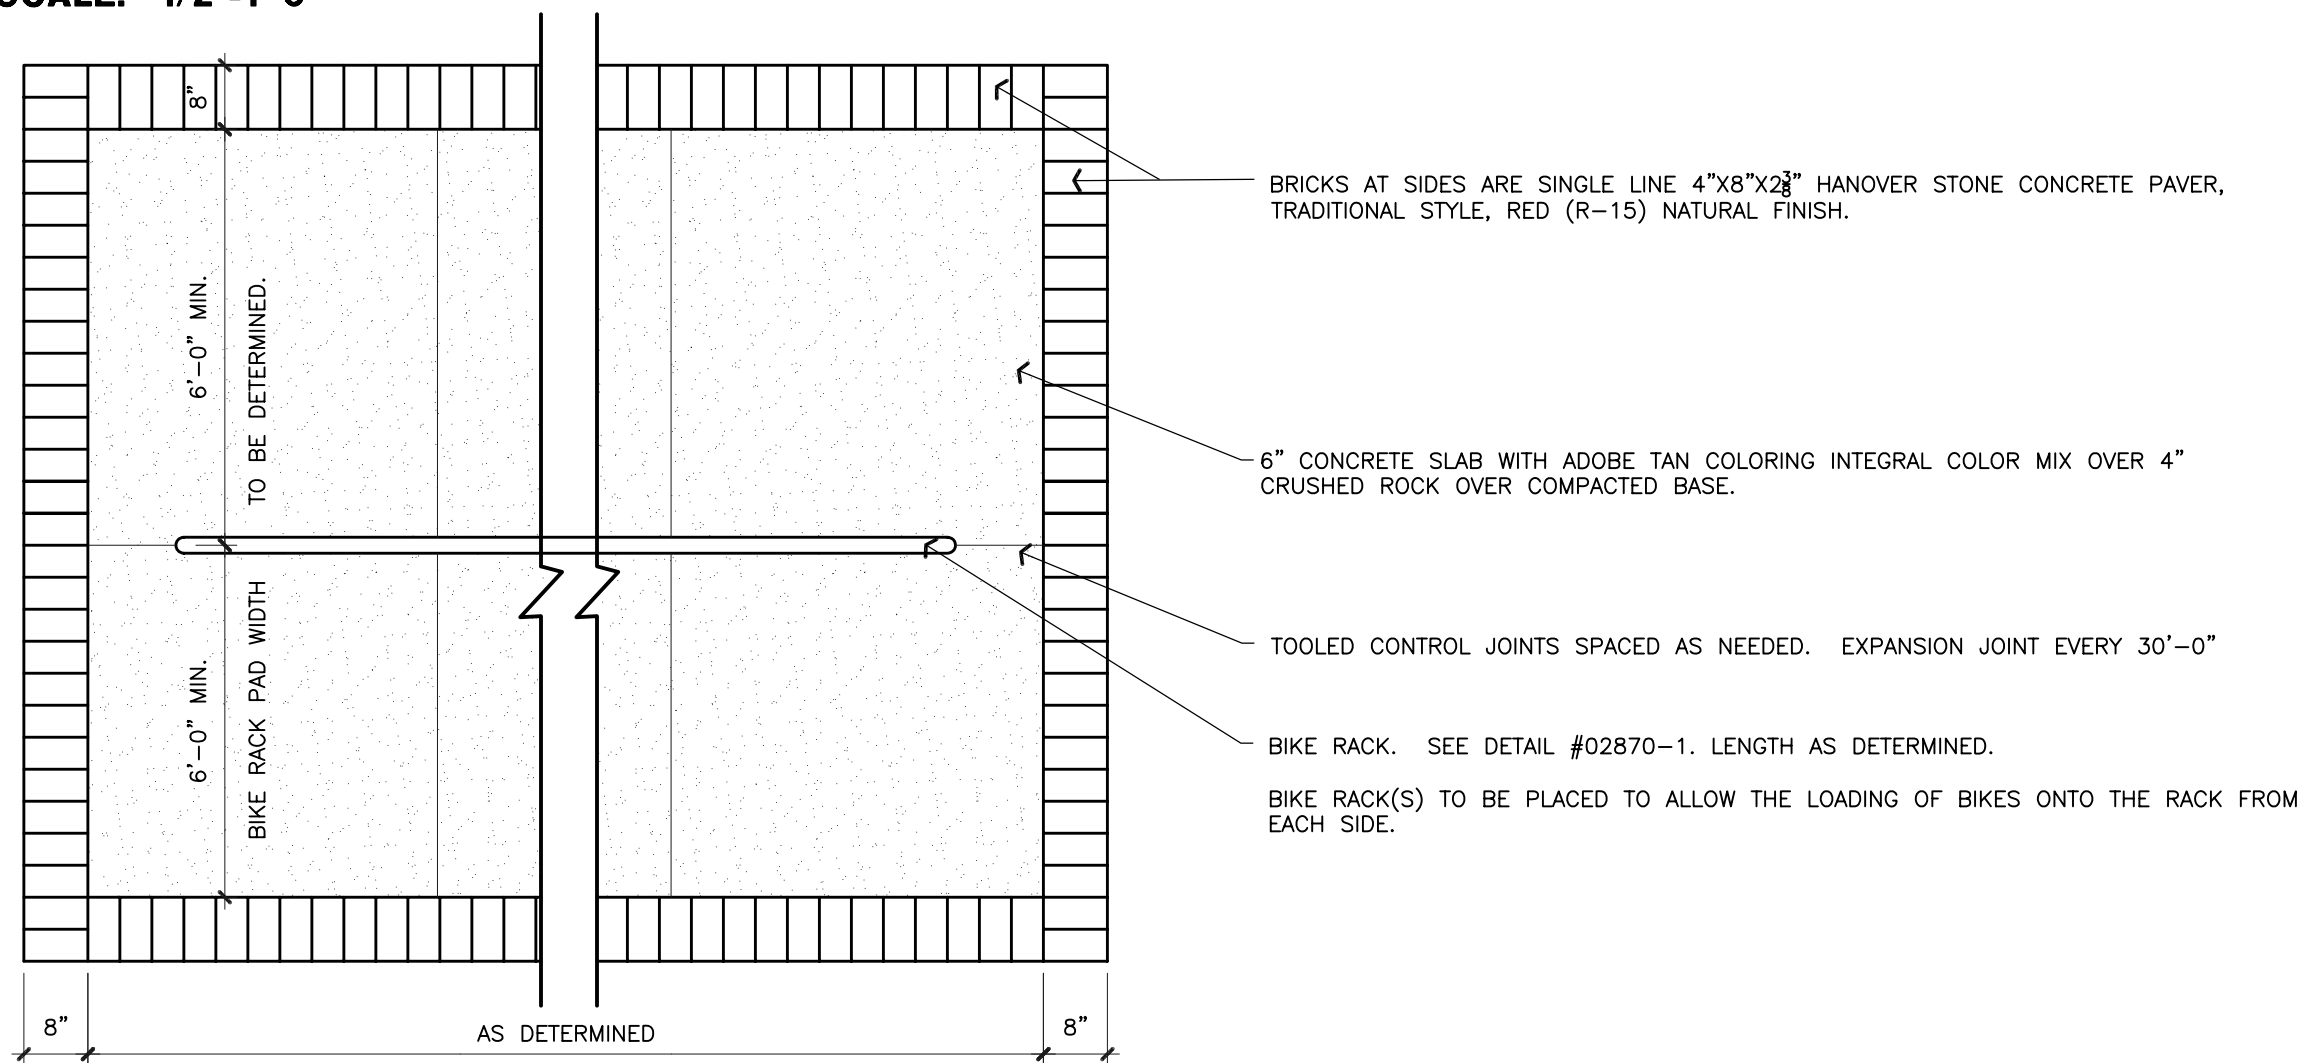

## BIKE RACK PAD SECTION

SCALE: 1/2"=1'-0"

## BIKE RACK PAD PLAN

SCALE: 1/2"=1'-0"